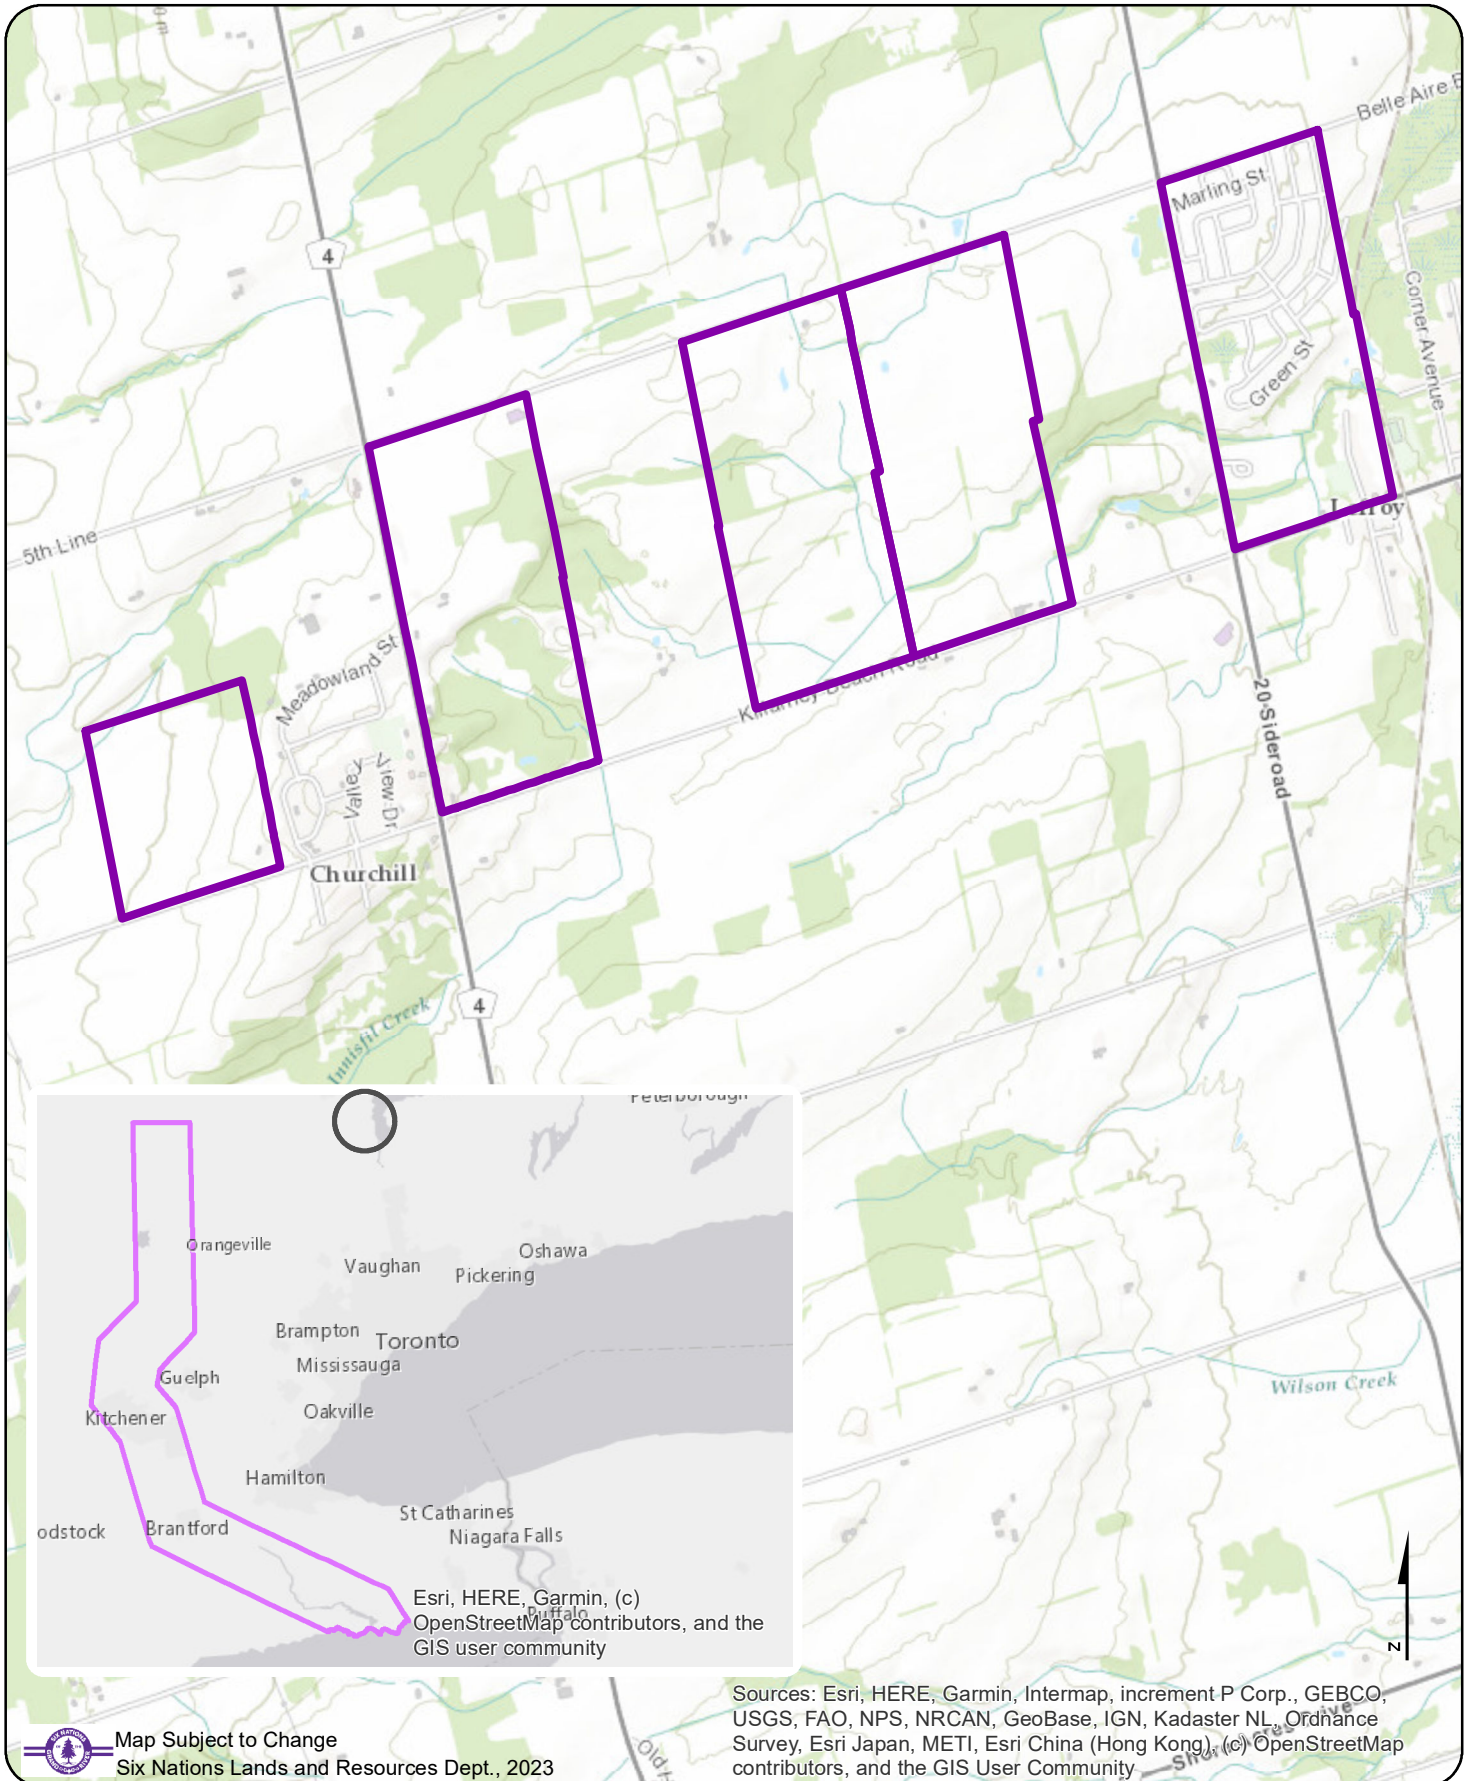

2. Innisfil Township, Simcoe County - 900 acres (approx.)

(Outside of the Haldimand Tract)

Filed: January 21, 1982 (VALIDATED)

Map Subject to Change
Six Nations Lands and Resources Dept., 2023

Sources: Esri, HERE, Garmin, Intermap, increment P Corp., GEBCO, USGS, FAO, NPS, NRCAN, GeoBase, IGN, Kadaster NL, Ordnance Survey, Esri Japan, METI, Esri China (Hong Kong), (c) OpenStreetMap contributors, and the GIS User Community